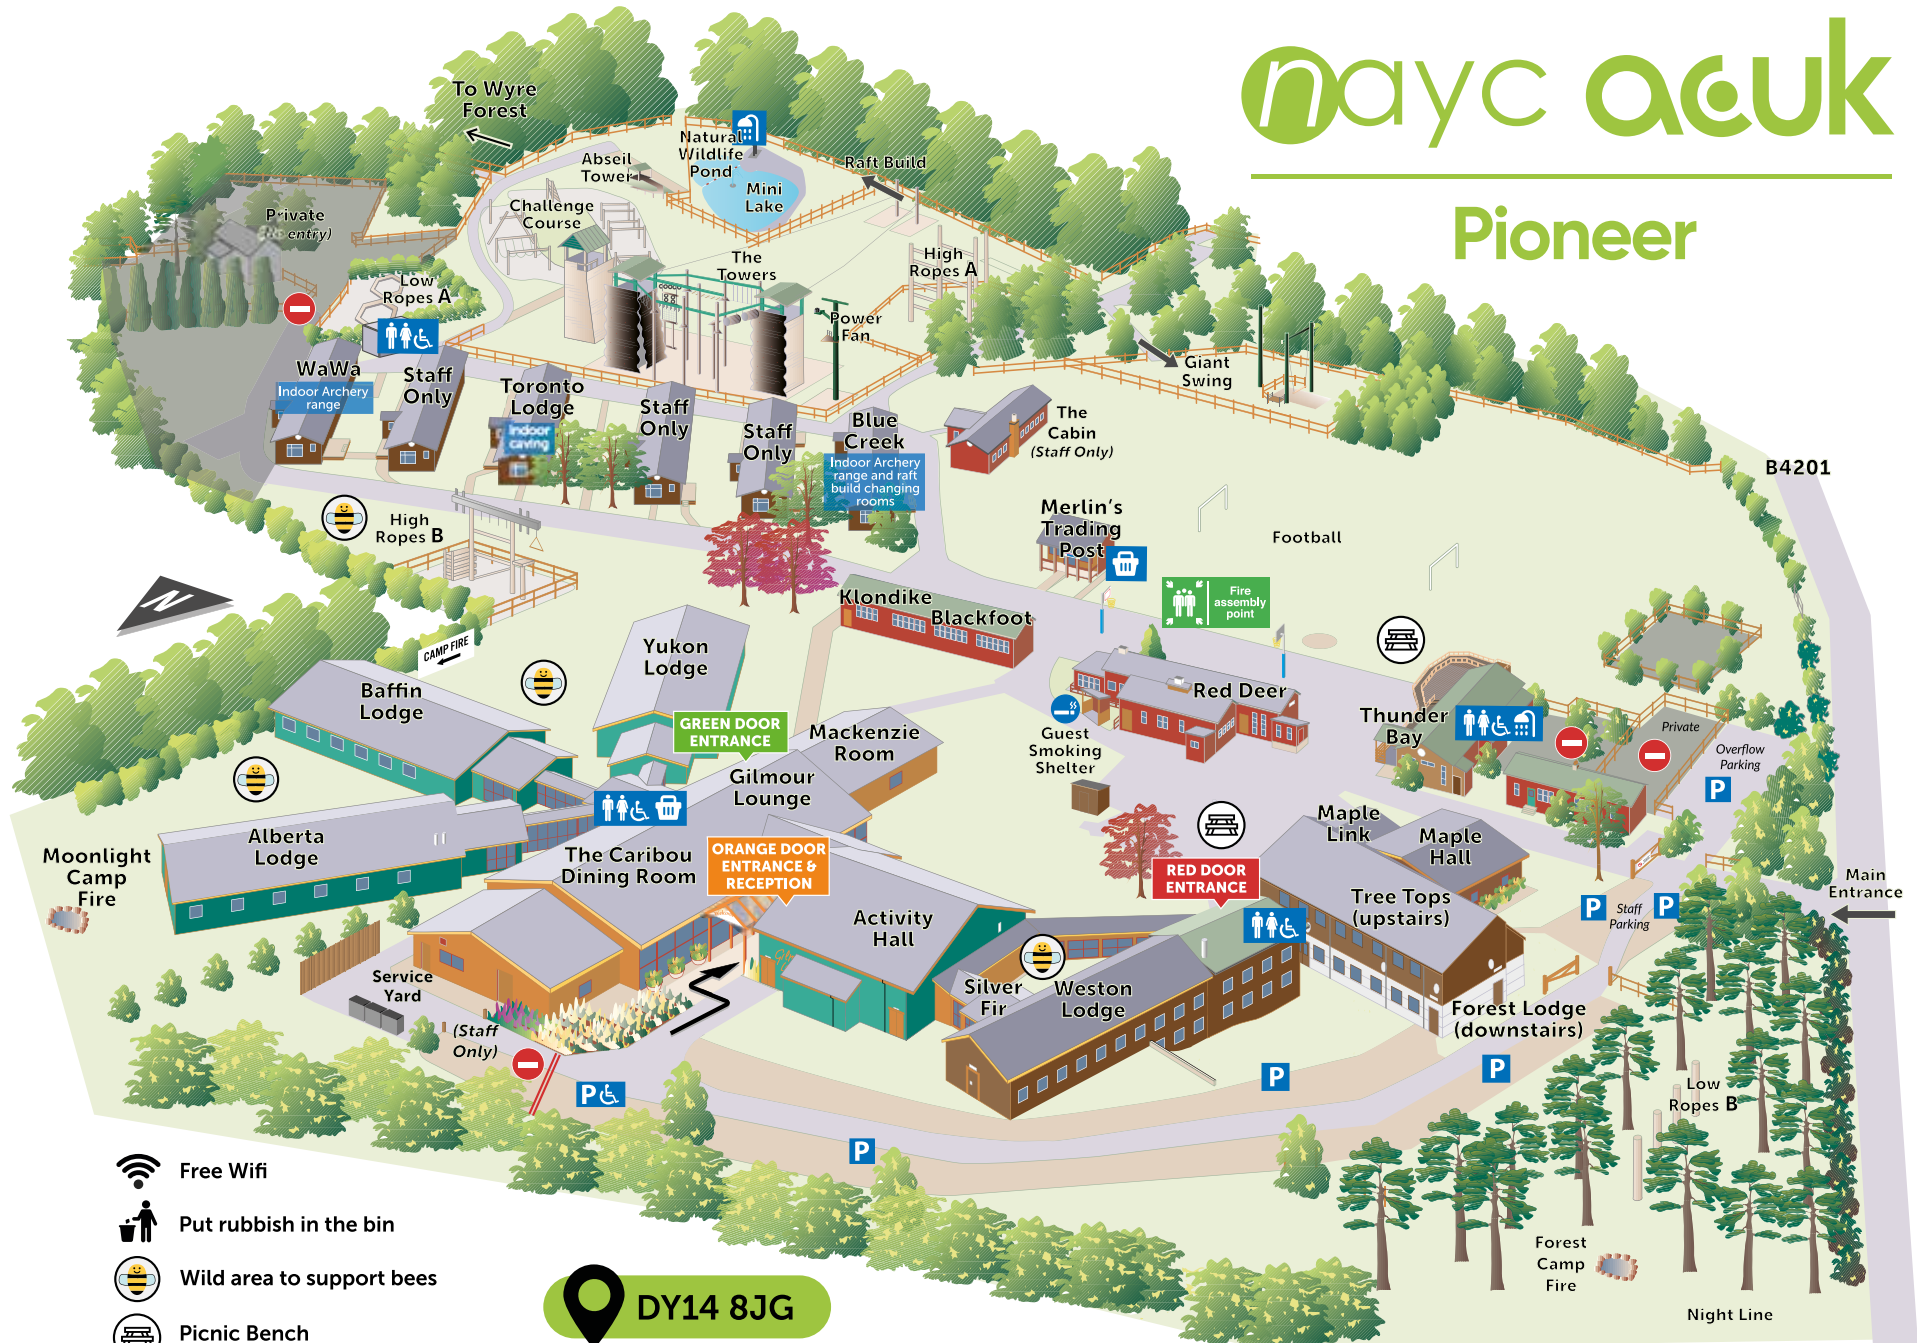

Pioneer

-  Free Wifi
-  Put rubbish in the bin
-  Wild area to support bees
-  Picnic Bench

 **DY14 8JG**